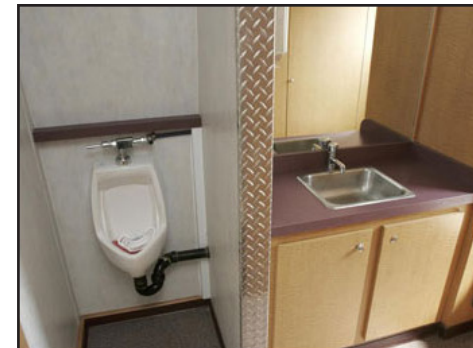

6 UNIT "PARTY POOPER" PORTABLE TOILET

This compact little trailer is 23 feet long and 8 feet wide.

It provides 3 toilets in the ladies' room, along with 2 toilets and 1 urinal in the men's side. It is fully air-conditioned and heated, and even includes a music system! The interior is extraordinarily upscale and provides a fitting addition to the most exclusive function or event.